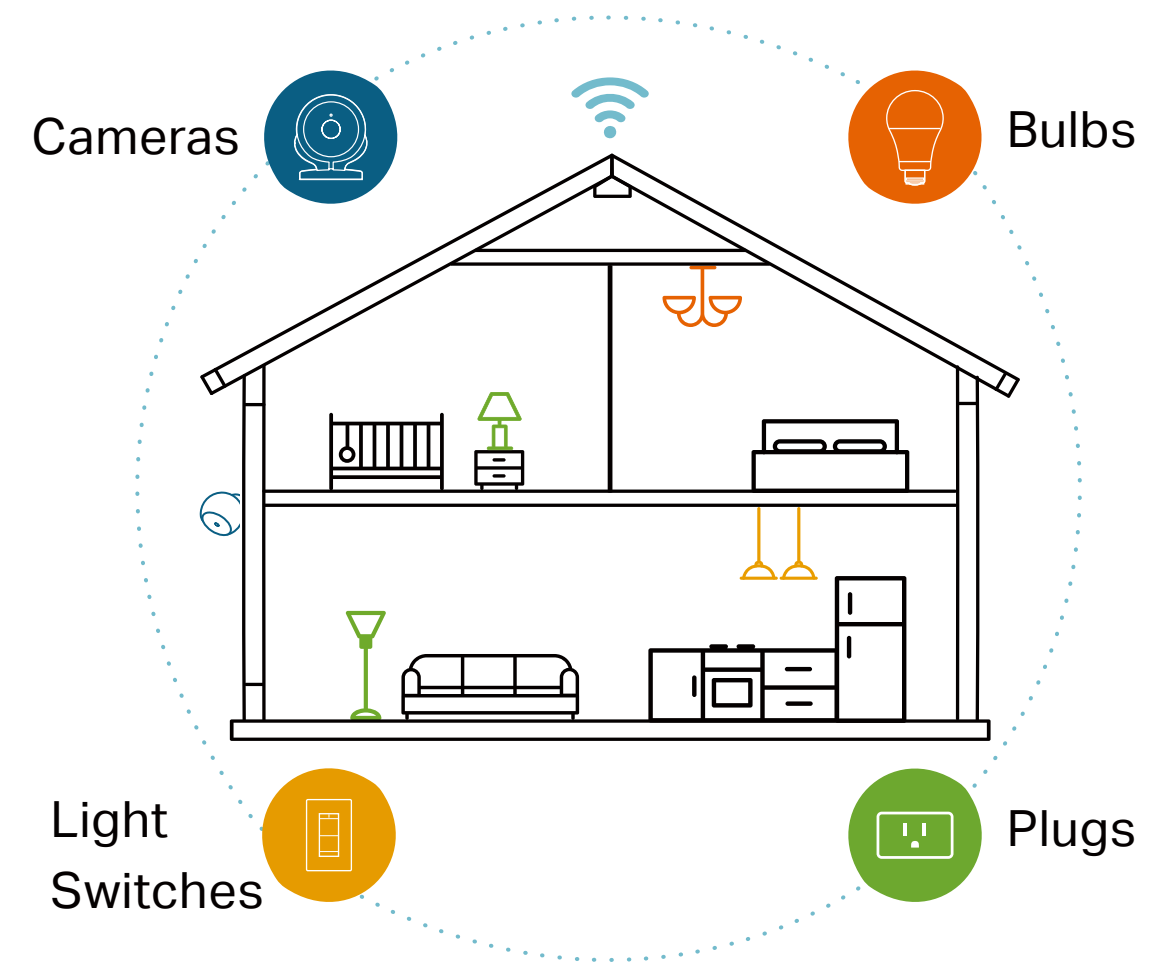

*The Alexa and Google Assistant are not available in all languages and countries.

Multi-scenarios

Tap your smartphone to instantly adjust the light however you want to create the perfect atmosphere for any scenario—romance, partying, relaxation, or anything else—with settings for various occasions.

Highlights

Device Grouping

Use Grouping to combine your Kasa devices with other Kasa Smart devices for seamless control with one single tap on your smartphone.

Your Home. One App.

With the Kasa Smart app, you can easily access and control smart plugs, cameras, light switches, bulbs and more. Checking in on your home is only a few taps away.

Learn more at www.kasasmart.com

Features

Ease of Use

- No Hub Required – Connect to your existing Wi-Fi router with no extra hub required
- Easy Setup – Download the Kasa Smart app and follow the setup instructions for your bulb
- Remote Control – Control your smart bulbs from anywhere with the free Kasa Smart app
- Scheduling – Set schedules to turn on/off the smart bulbs at any chosen time for your convenience
- Multi-scene – Save your light settings as different scenes to enjoy instant access to them
- Smart Actions – With Smart Actions, your Kasa devices can work together to create a smarter smart home

Compatibility

- Works with Voice Assistants – Control smart bulbs using the leading voice assistants such as Alexa, Google Assistant
- Compatible with Android, iOS – The free Kasa Smart app lets you run smart bulbs from any Android (5.0 or higher) or iOS (iOS 10 or higher) devices
- Works with SmartThings – Control and manage your Kasa devices with SmartThings